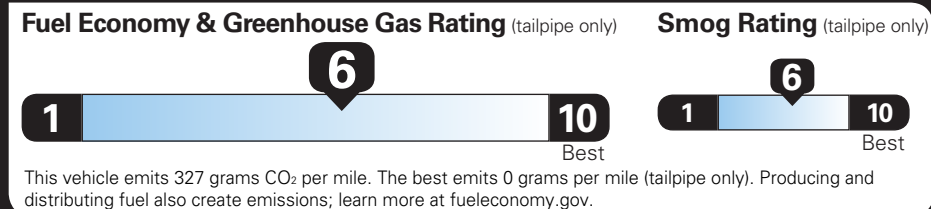

EPA DOT Fuel Economy and Environment

Gasoline Vehicle

Fuel Economy
27 MPG
combined city/hwy
23 city
34 highway
3.7 gallons per 100 miles

Compact cars range from 14 to 113 MPG. The best vehicle rates 141 MPGe.

You spend $1,500 more in fuel costs over 5 years compared to the average new vehicle.

Annual fuel cost $1,800